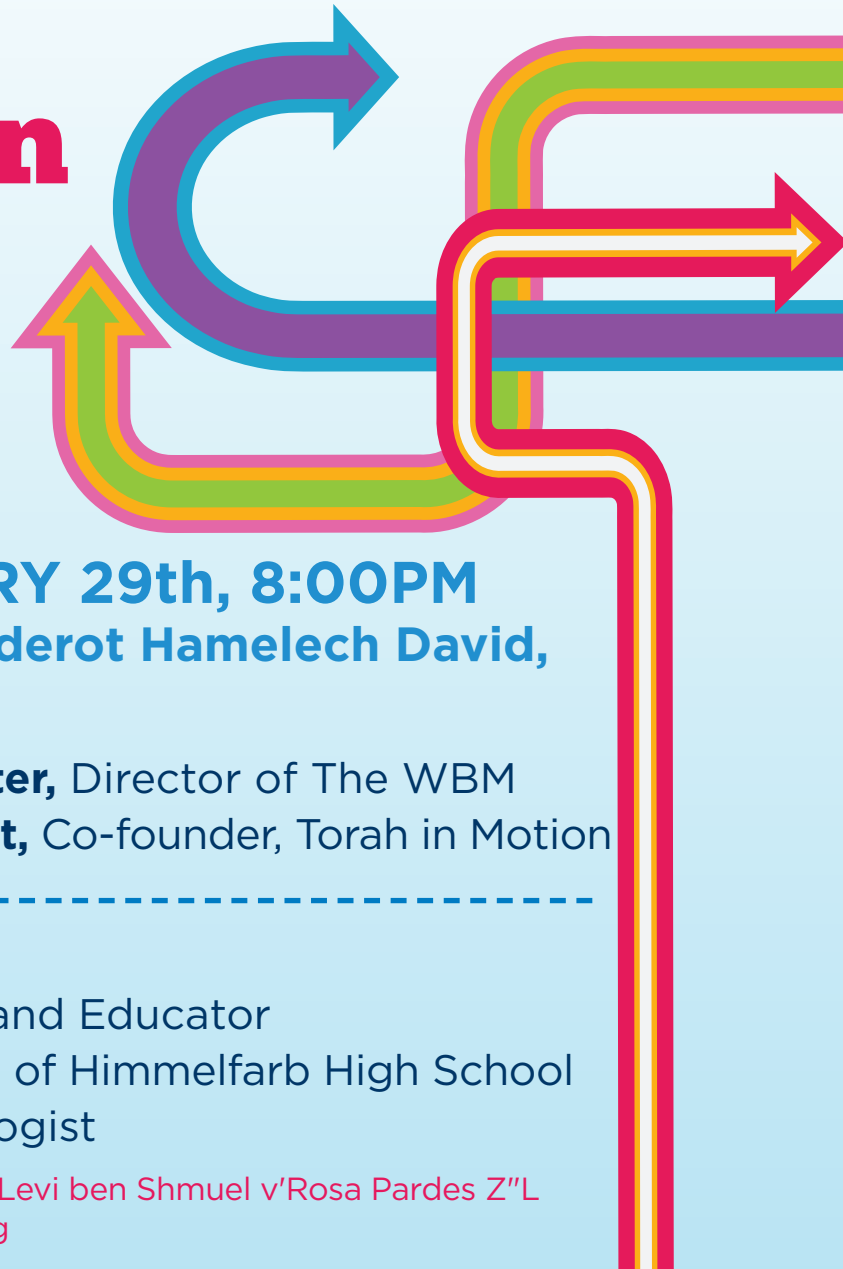

TORAH in MOTION

בית המדרש לנשים
THE WOMEN'S BEIT MIDRASH

THE ENTIRE COMMUNITY IS INVITED
FOR A PANEL DISCUSSION

THE LONG ROAD:

Children On and Off the Derech

WEDNESDAY, JANUARY 29th, 8:00PM

Beit Knesset Tiferet Avot Sderot Hamelech David,
Dekel, Efrat

OPENING REMARKS: **Batya Hefter**, Director of The WBM

MODERATOR: **Dr. Elliott Malamet**, Co-founder, Torah in Motion

WITH: -----

Leah Malamet, Psychologist

Tovah Leah Nachmani, Parent and Educator

Rabbi Yirmi Stavisky, Principal of Himmelfarb High School